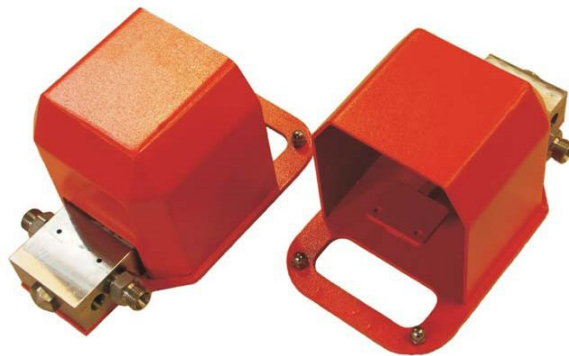

Accessories

Tumble box

Air-operated unloader valve

Inlet: 1 1/8" UNF

Outlet: 1 1/3" UNF or 3/4" UNF

Foot valve

Foot valve for Dump Gun or Dry Shot Gun

Pressure (bar): 690-1035 bar or 1380 bar